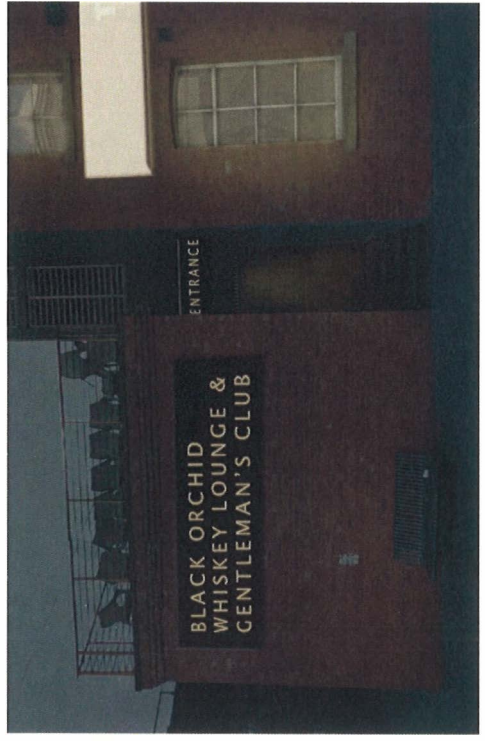

PROPOSED SHOPFRONT - NIGHT VIEW @ NTS